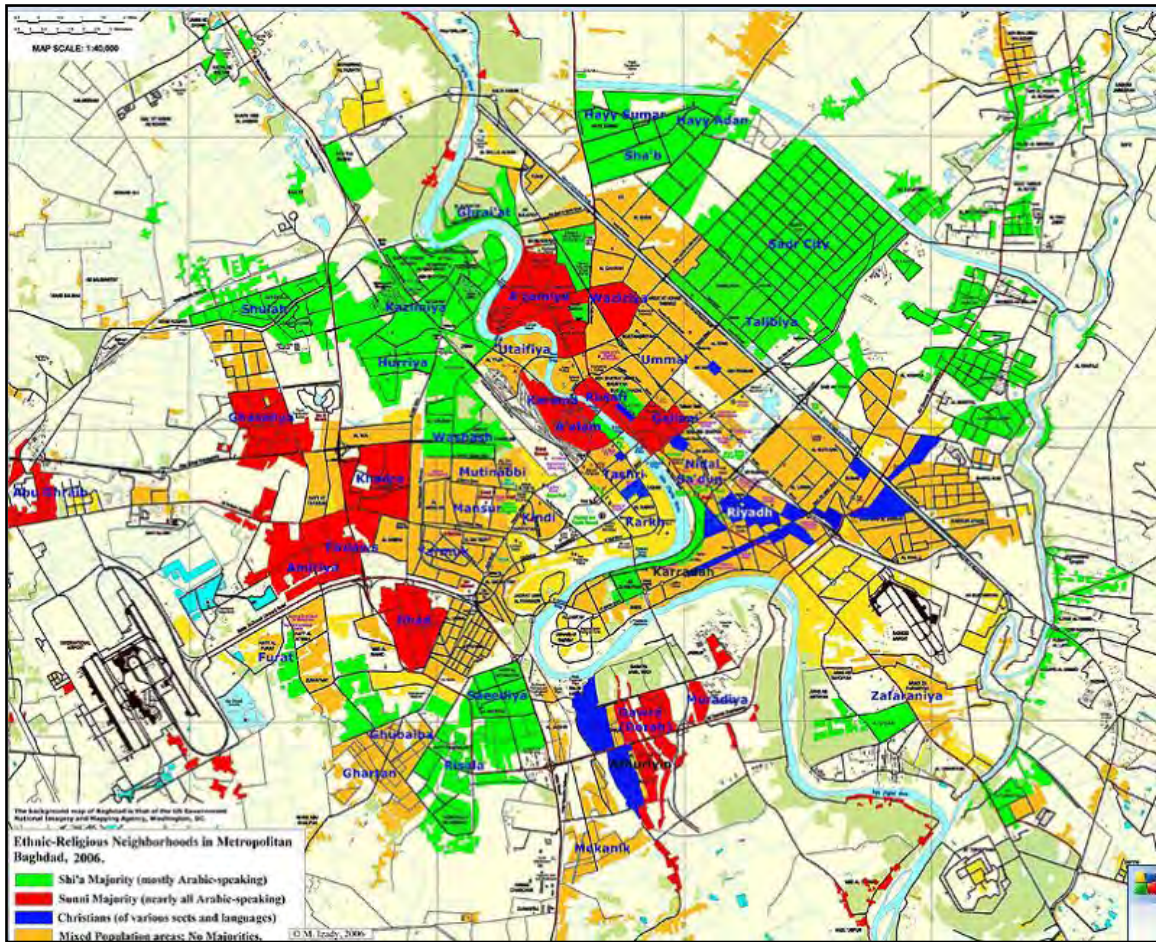

ETHNIC CLEANSING IN BAGHDAD

Maps developed by Dr Michael Izady for Columbia University's School of International and Public Affairs (SIPA) [Gulf/2000 Project](#), an information center on Persian Gulf countries

2003

2006

2007 Early

2007 Late

Mid 2008