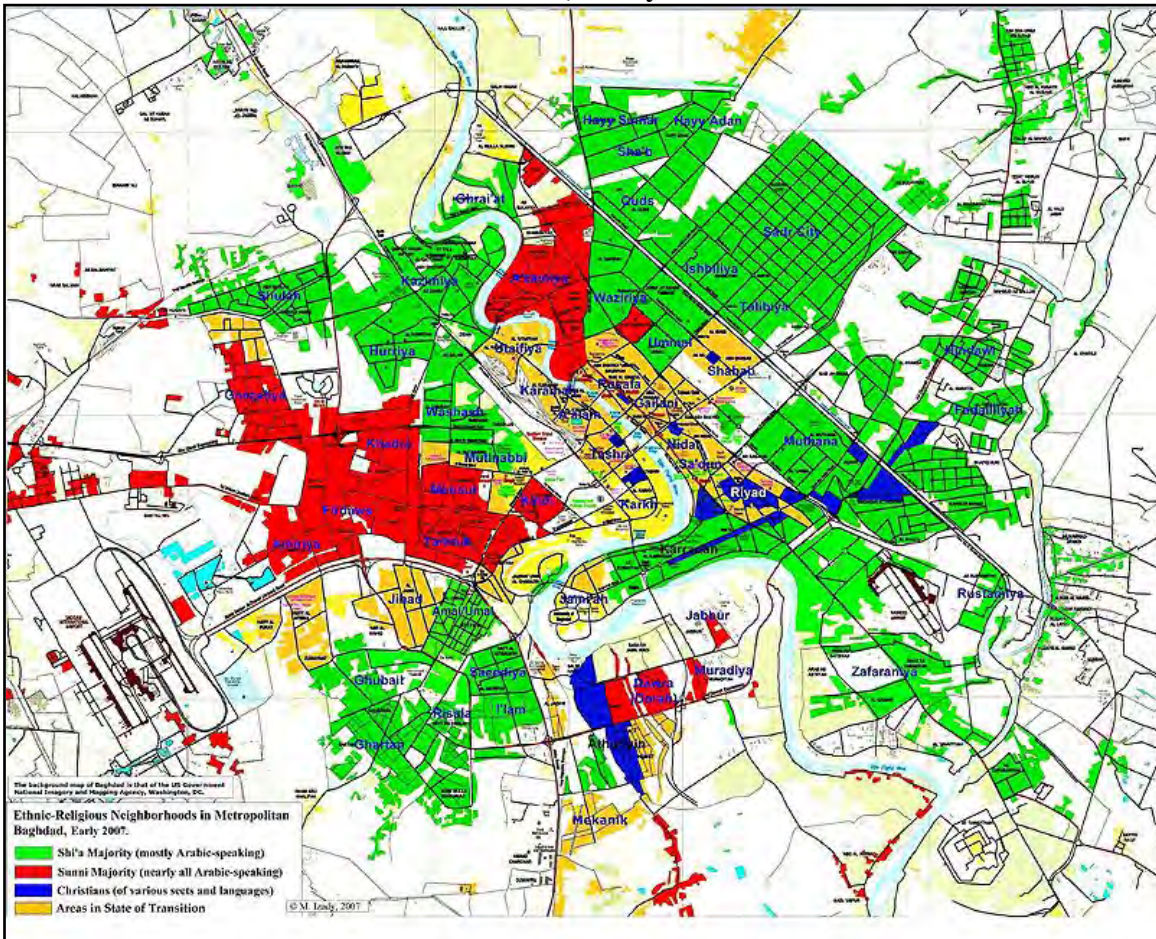

ETHNIC CLEANSING IN BAGHDAD

Maps developed by Dr Michael Izady for Columbia University's School of International and Public Affairs (SIPA) [Gulf/2000 Project](#), an information center on Persian Gulf countries

2003

2006

2007 Early

2007 Late

Mid 2008