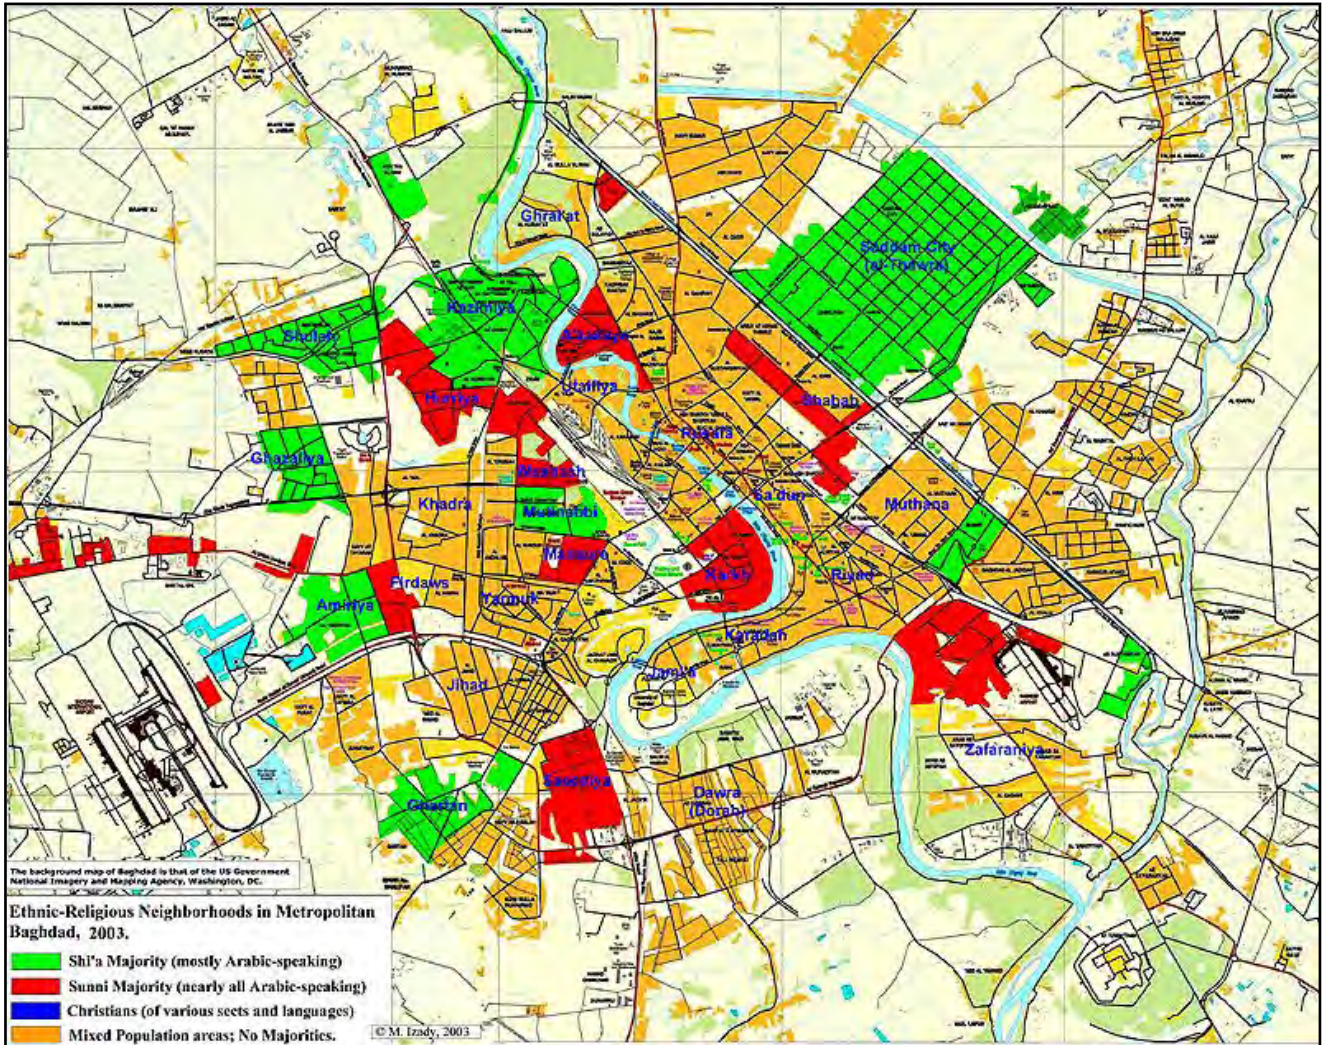

ETHNIC CLEANSING IN BAGHDAD

Maps developed by Dr Michael Izady for Columbia University's School of International and Public Affairs (SIPA) [Gulf/2000 Project](#), an information center on Persian Gulf countries

2003

2006

2007 Early

2007 Late

Mid 2008