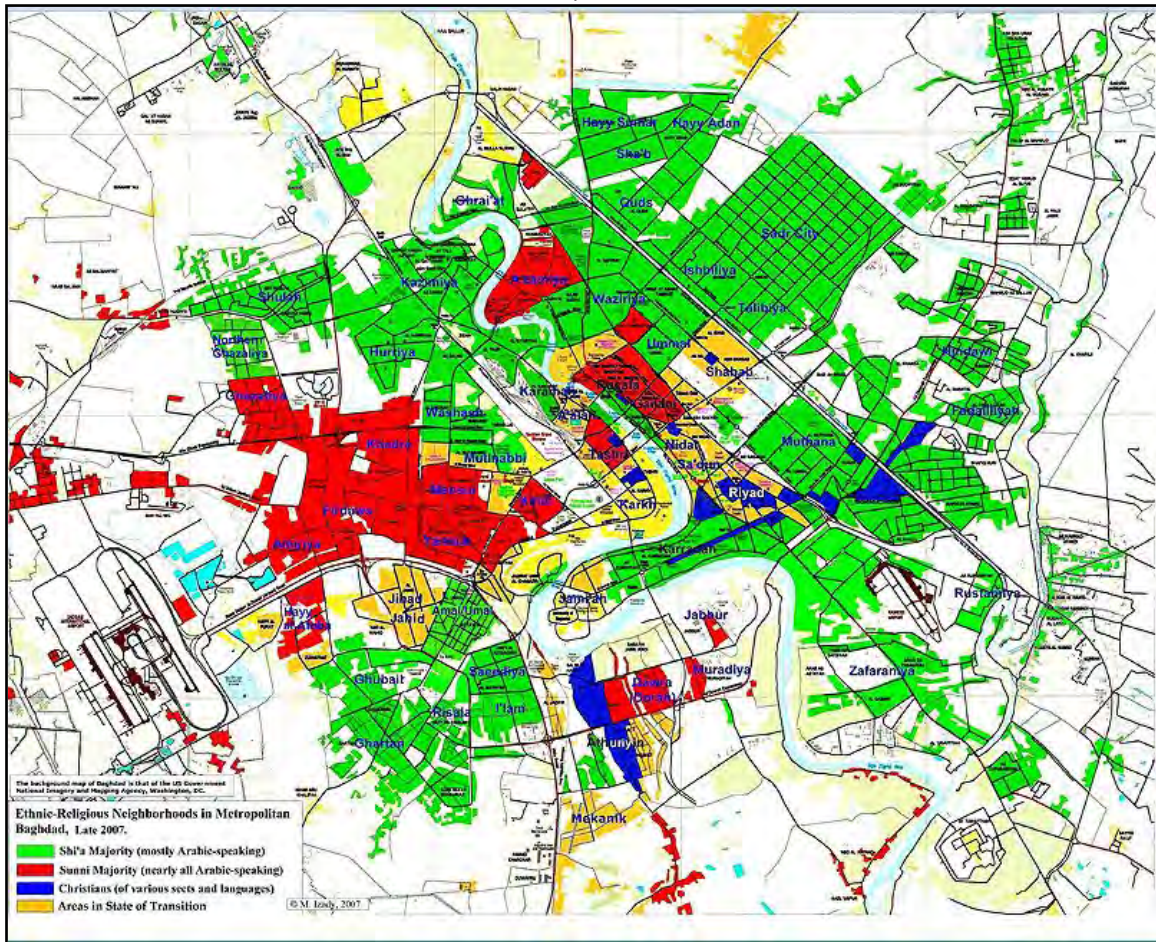

ETHNIC CLEANSING IN BAGHDAD

Maps developed by Dr Michael Izady for Columbia University's School of International and Public Affairs (SIPA) [Gulf/2000 Project](#), an information center on Persian Gulf countries

2003

2006

2007 Early

2007 Late

Mid 2008